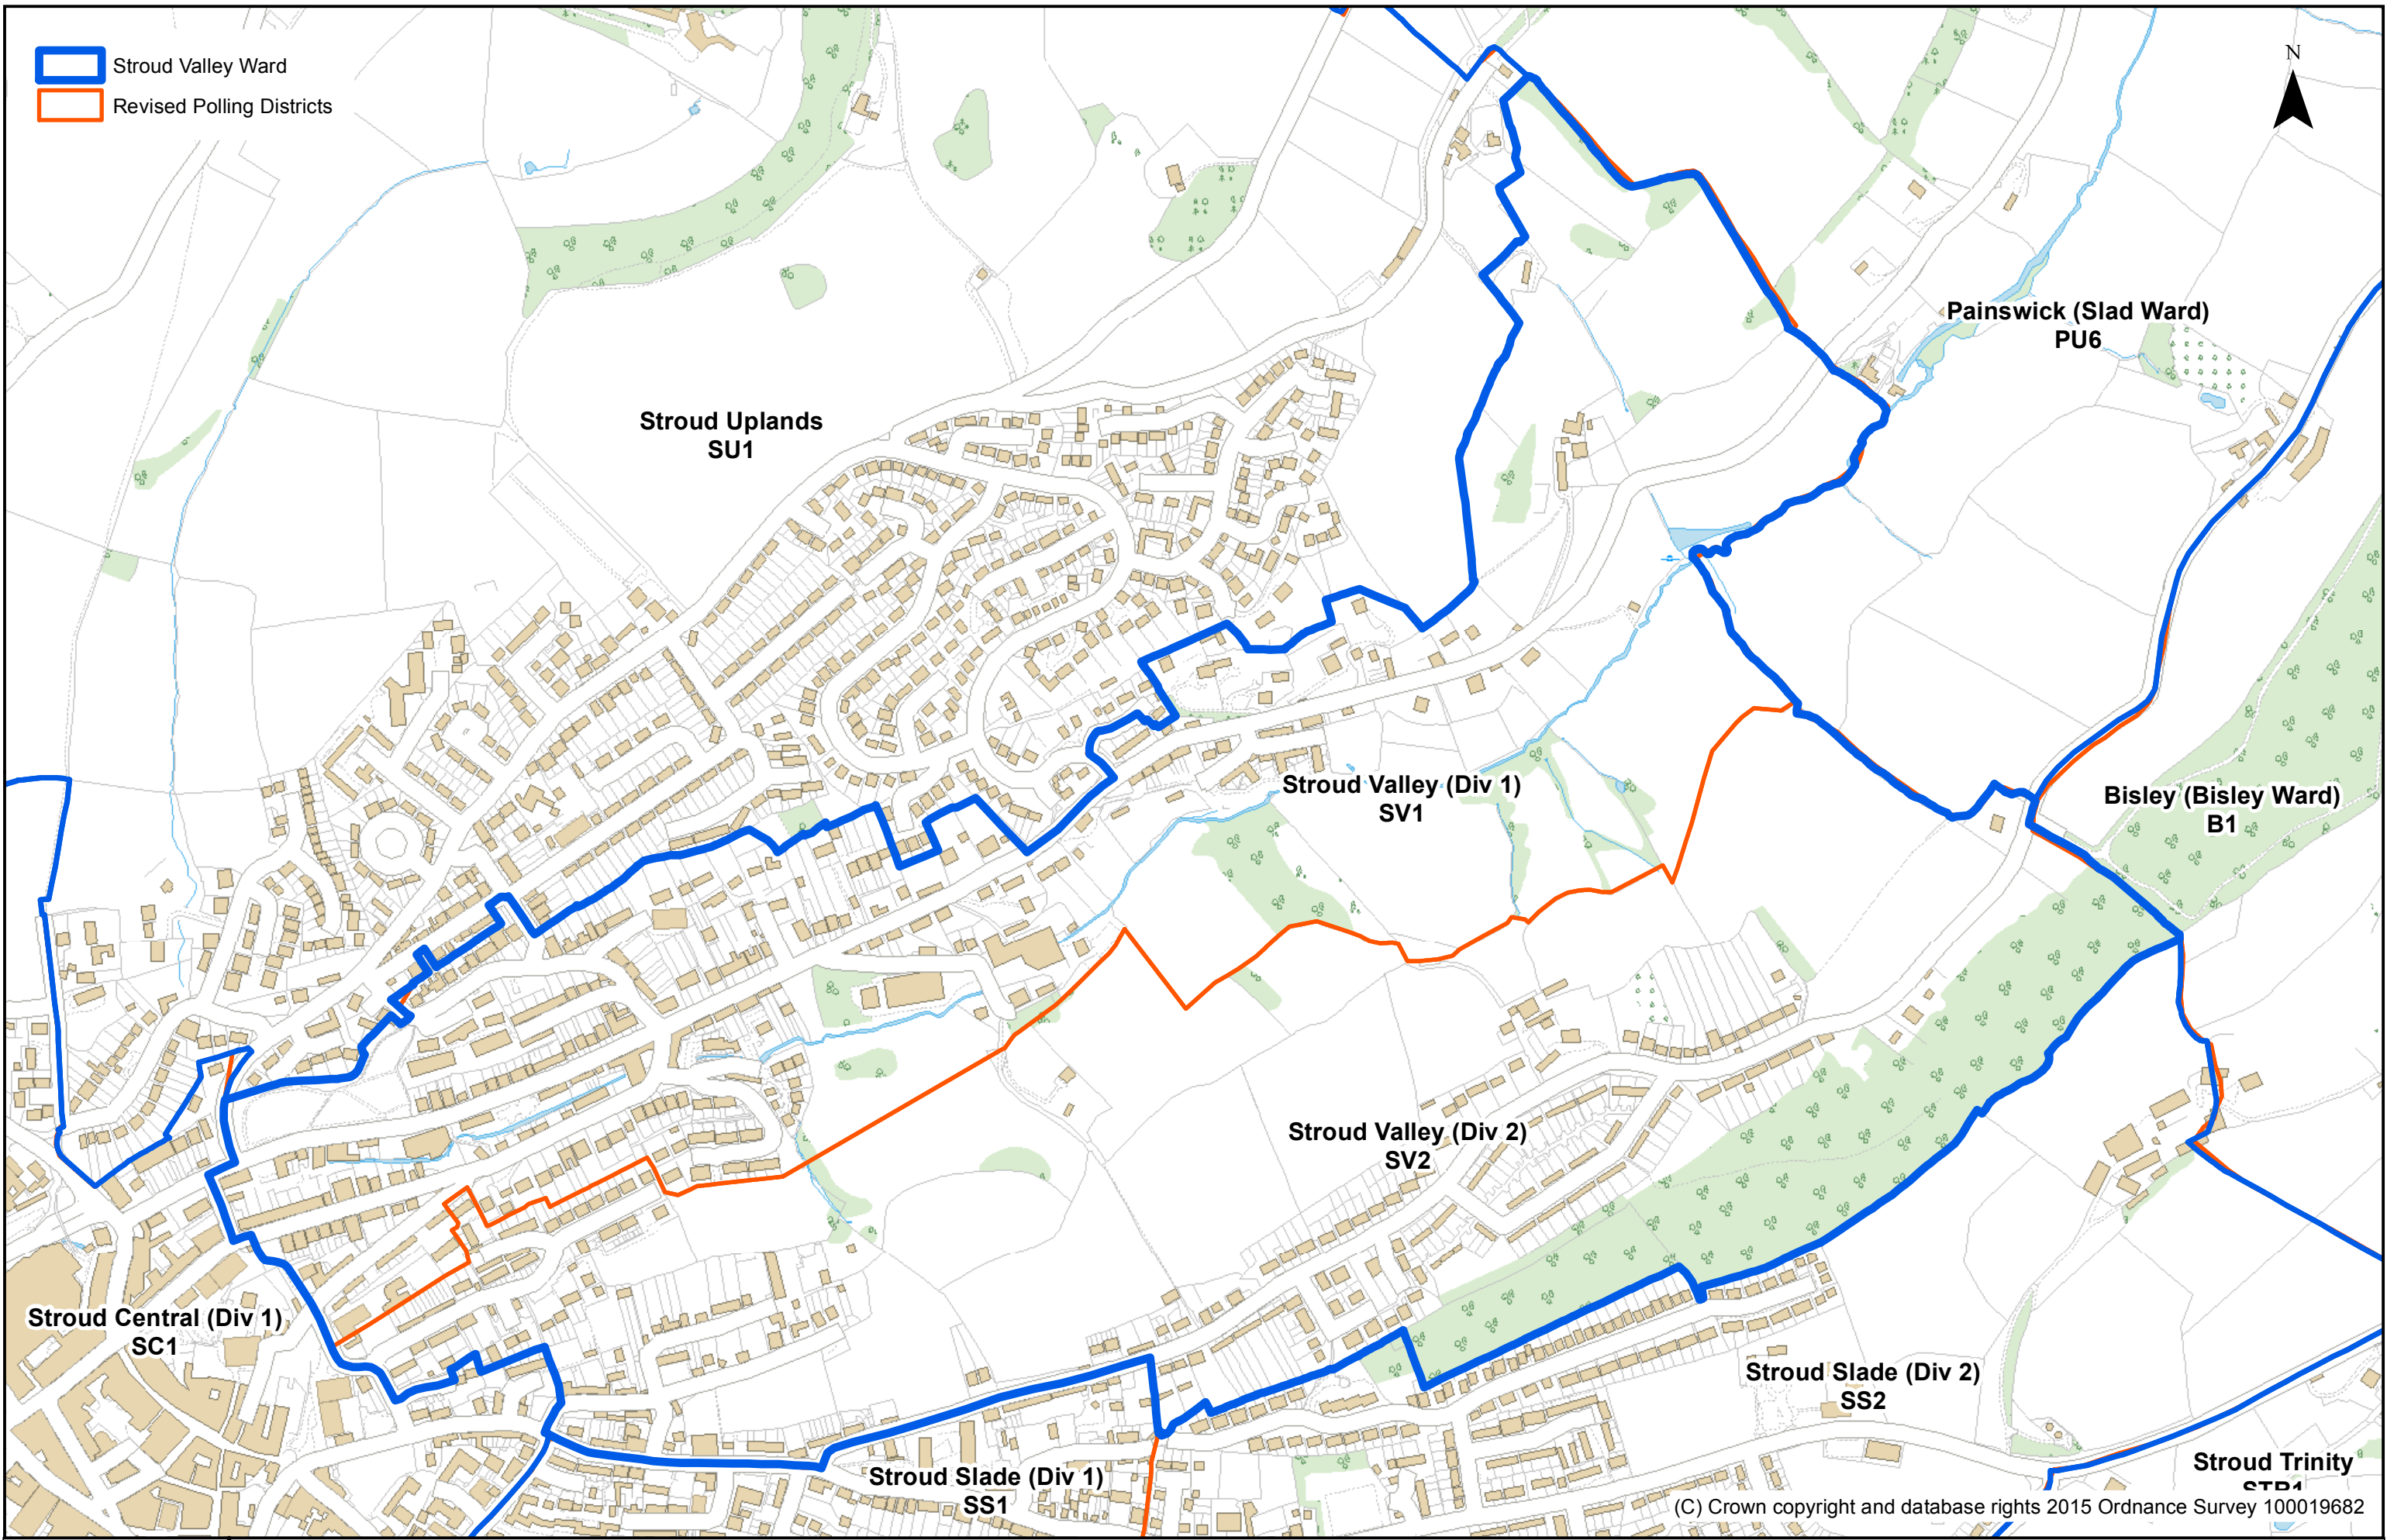

-  Stroud Valley Ward
-  Revised Polling Districts

(C) Crown copyright and database rights 2015 Ordnance Survey 100019682

**Wards & Polling District Stroud Valley Ward**

27/10/2015

Scale -1:5,609