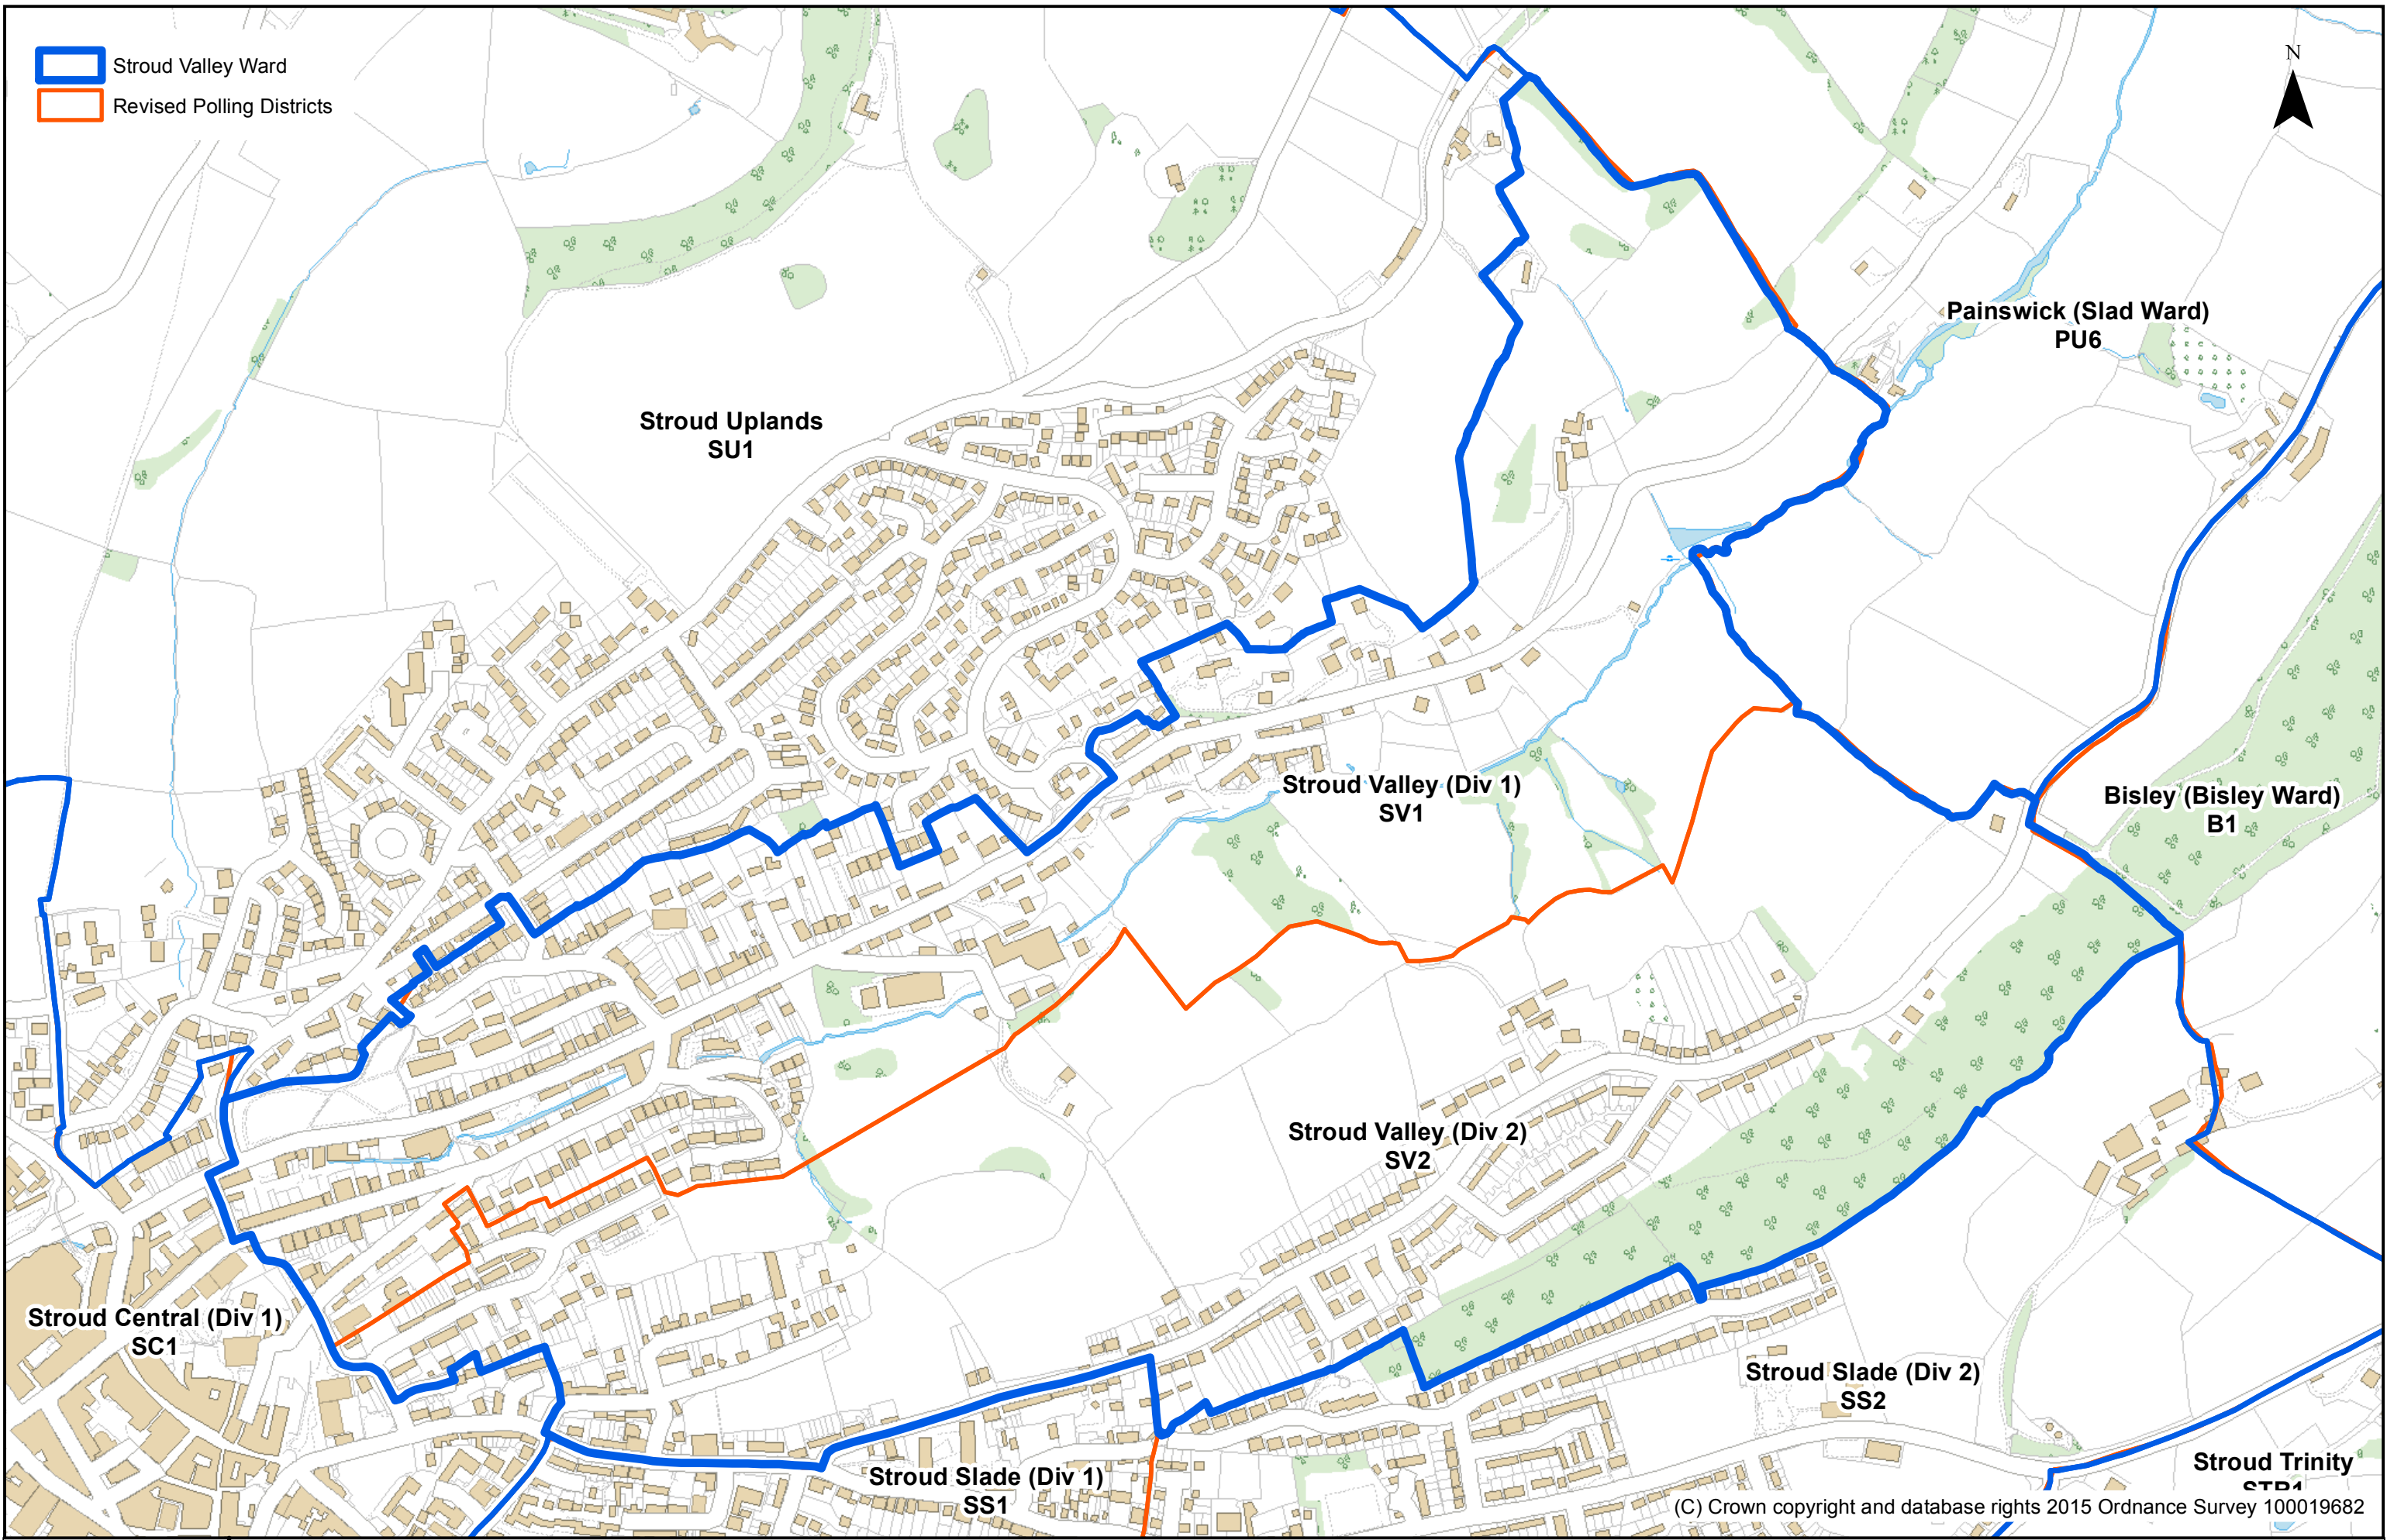

- Stroud Valley Ward
- Revised Polling Districts

(C) Crown copyright and database rights 2015 Ordnance Survey 100019682

Wards & Polling District Stroud Valley Ward

27/10/2015

Scale -1:5,609