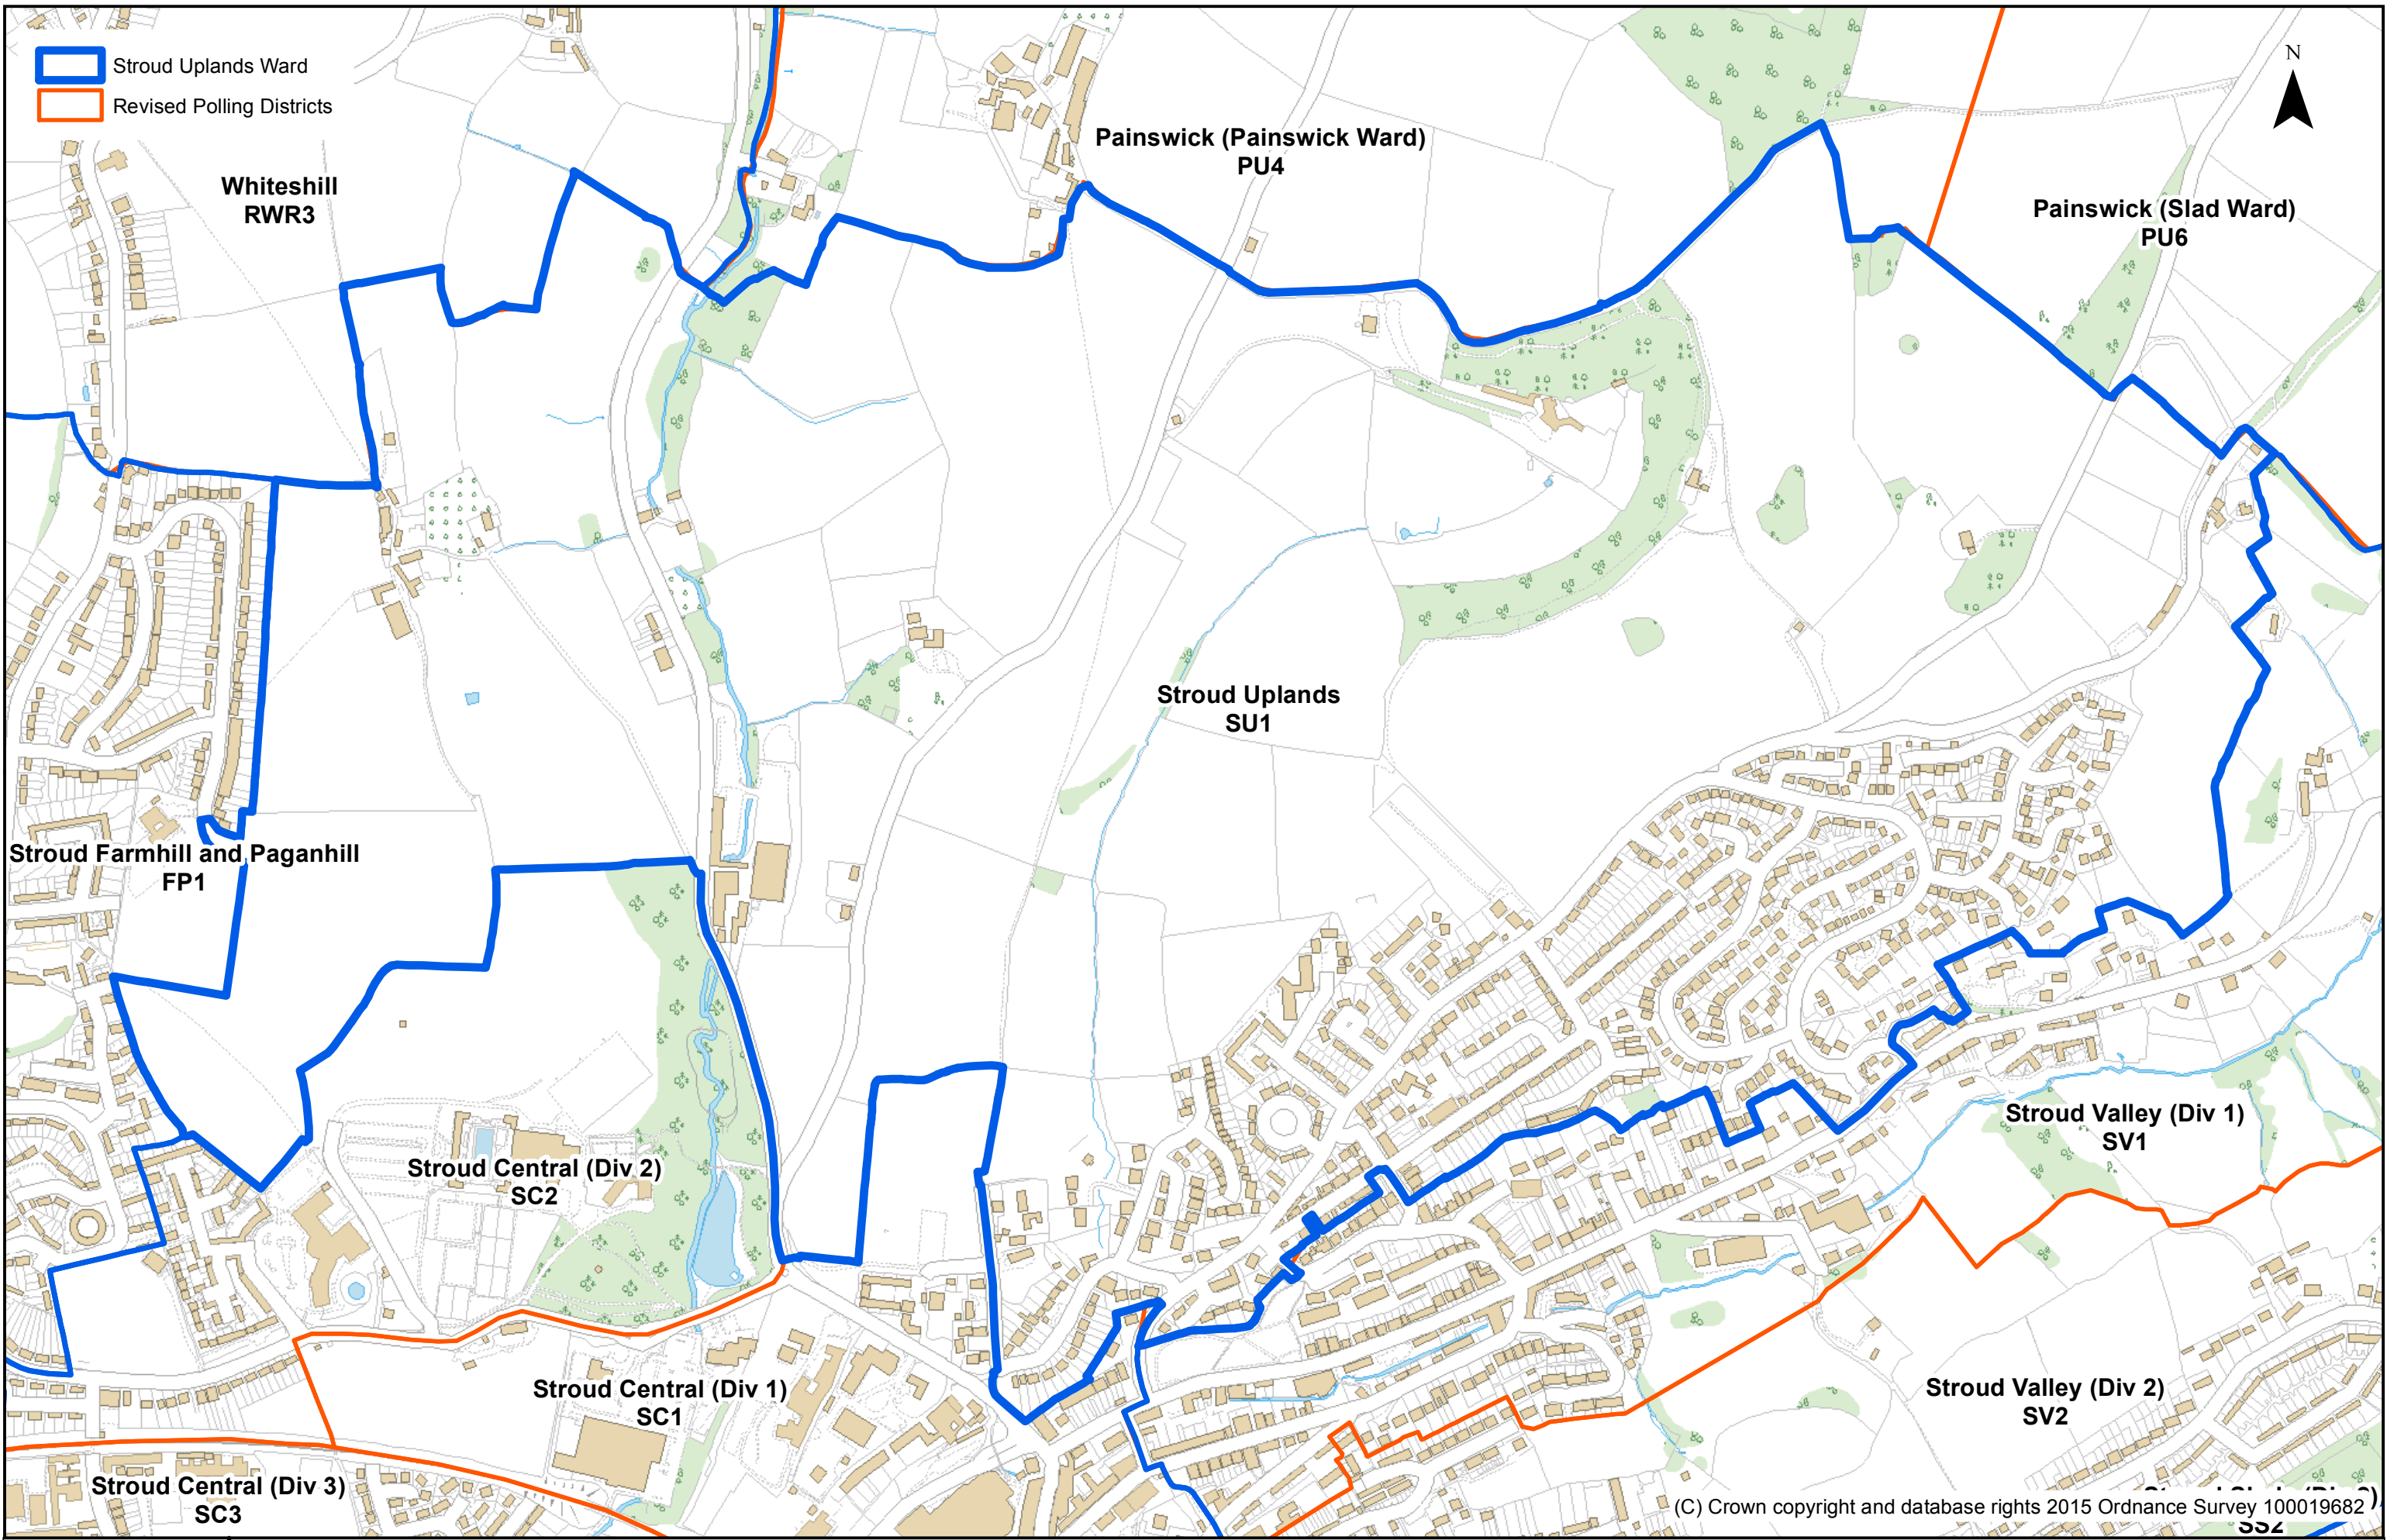

-  Stroud Uplands Ward
-  Revised Polling Districts

(C) Crown copyright and database rights 2015 Ordnance Survey 100019682

Wards & Polling District Stroud Uplands Ward

27/10/2015

Scale -1:6,431