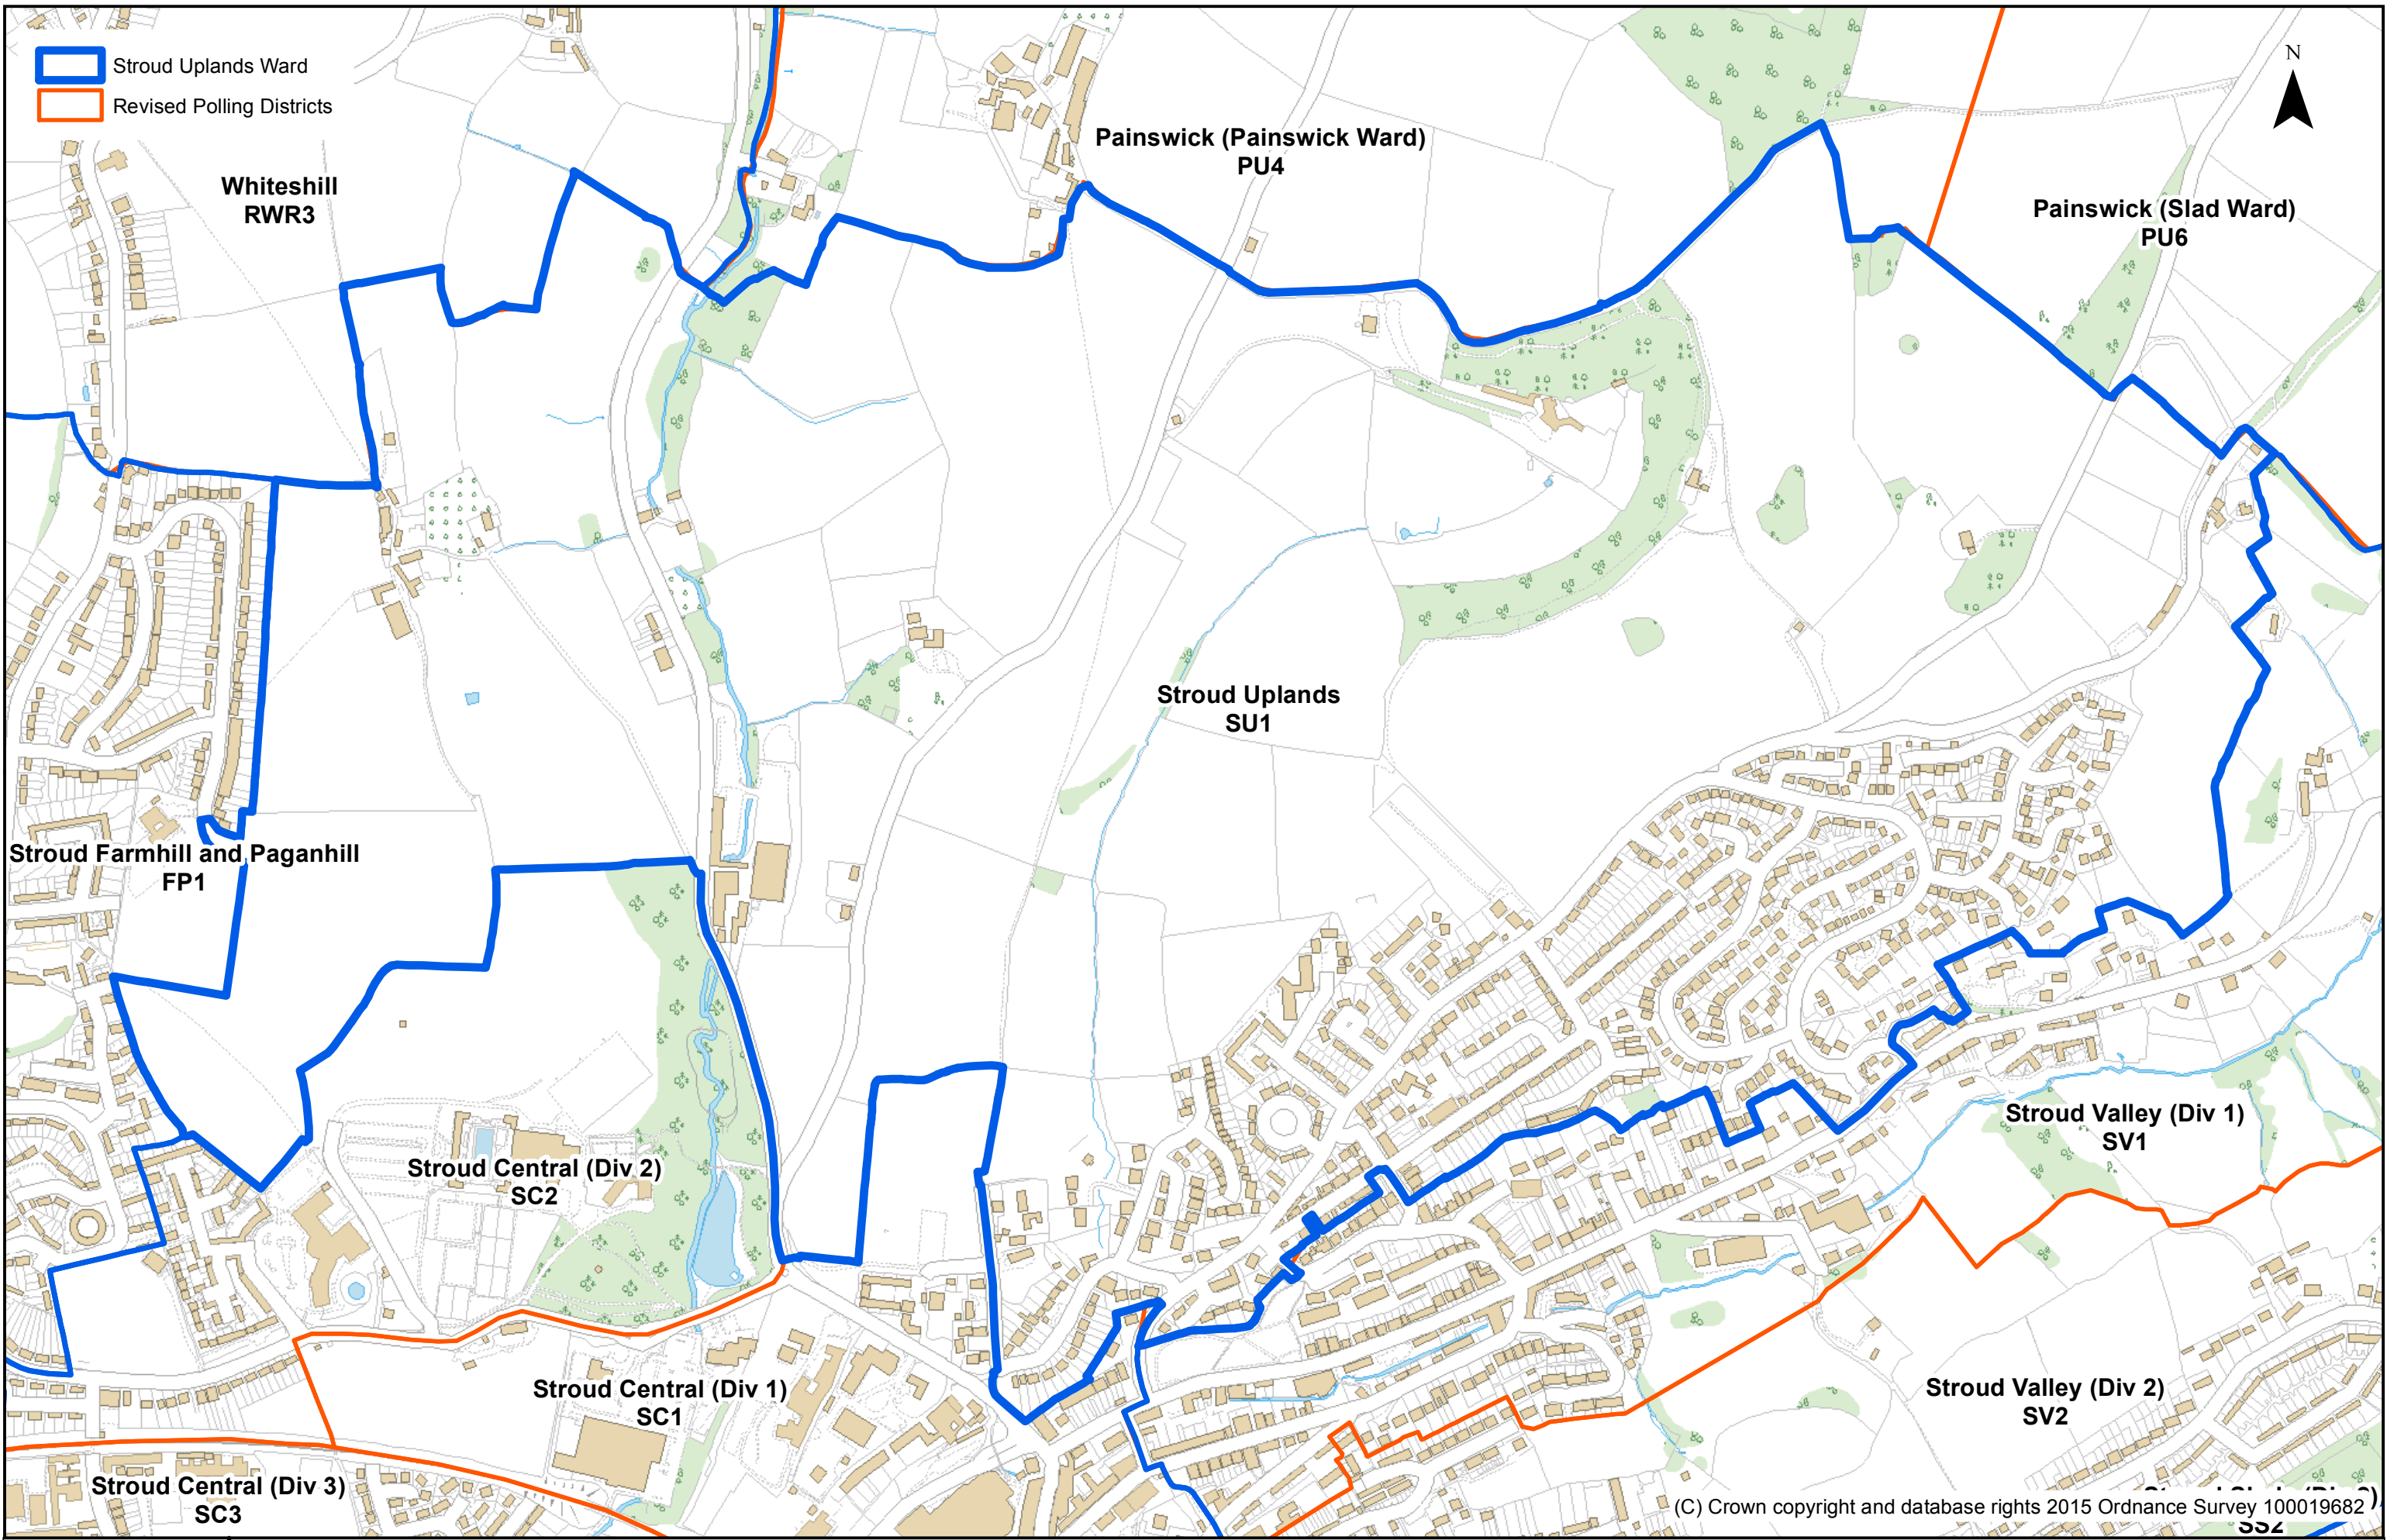

-  Stroud Uplands Ward
-  Revised Polling Districts

(C) Crown copyright and database rights 2015 Ordnance Survey 100019682

**Wards & Polling District Stroud Uplands Ward**

27/10/2015

Scale -1:6,431