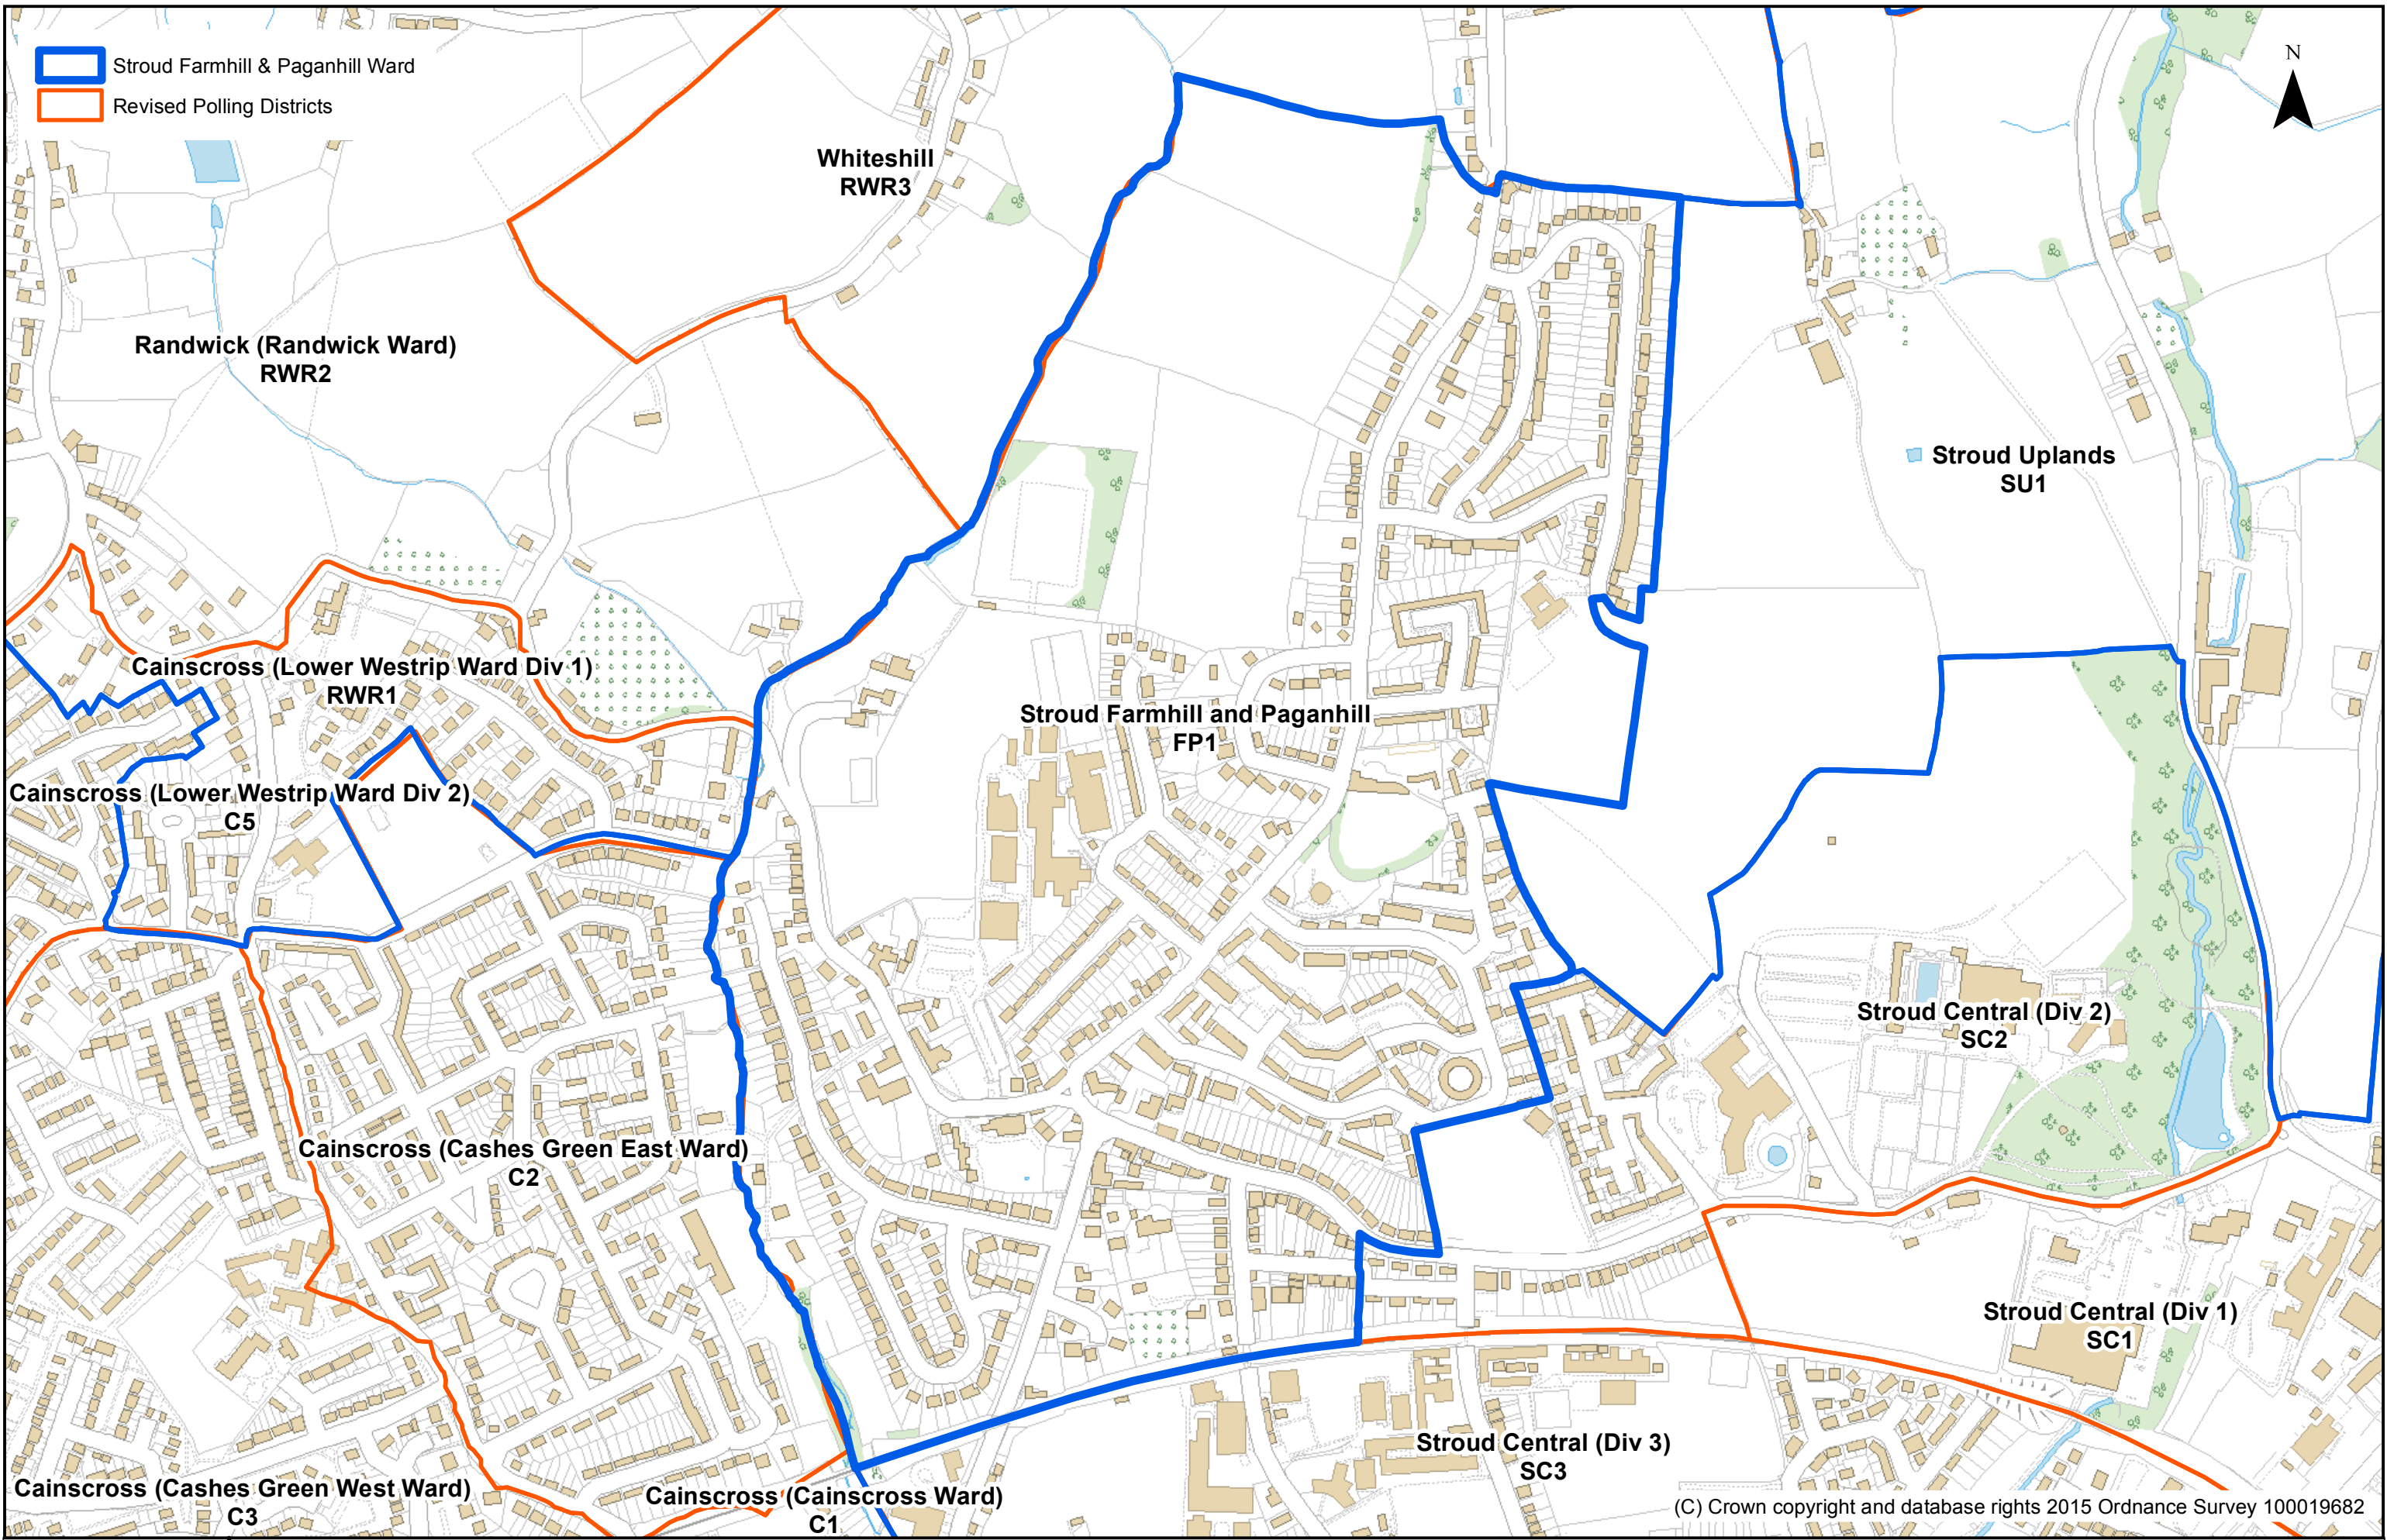

-  Stroud Farmhill & Paganhill Ward
-  Revised Polling Districts

(C) Crown copyright and database rights 2015 Ordnance Survey 100019682

**Wards & Polling District Stroud Farmhill & Paganhill Ward**

27/10/2015

Scale -1:5,450