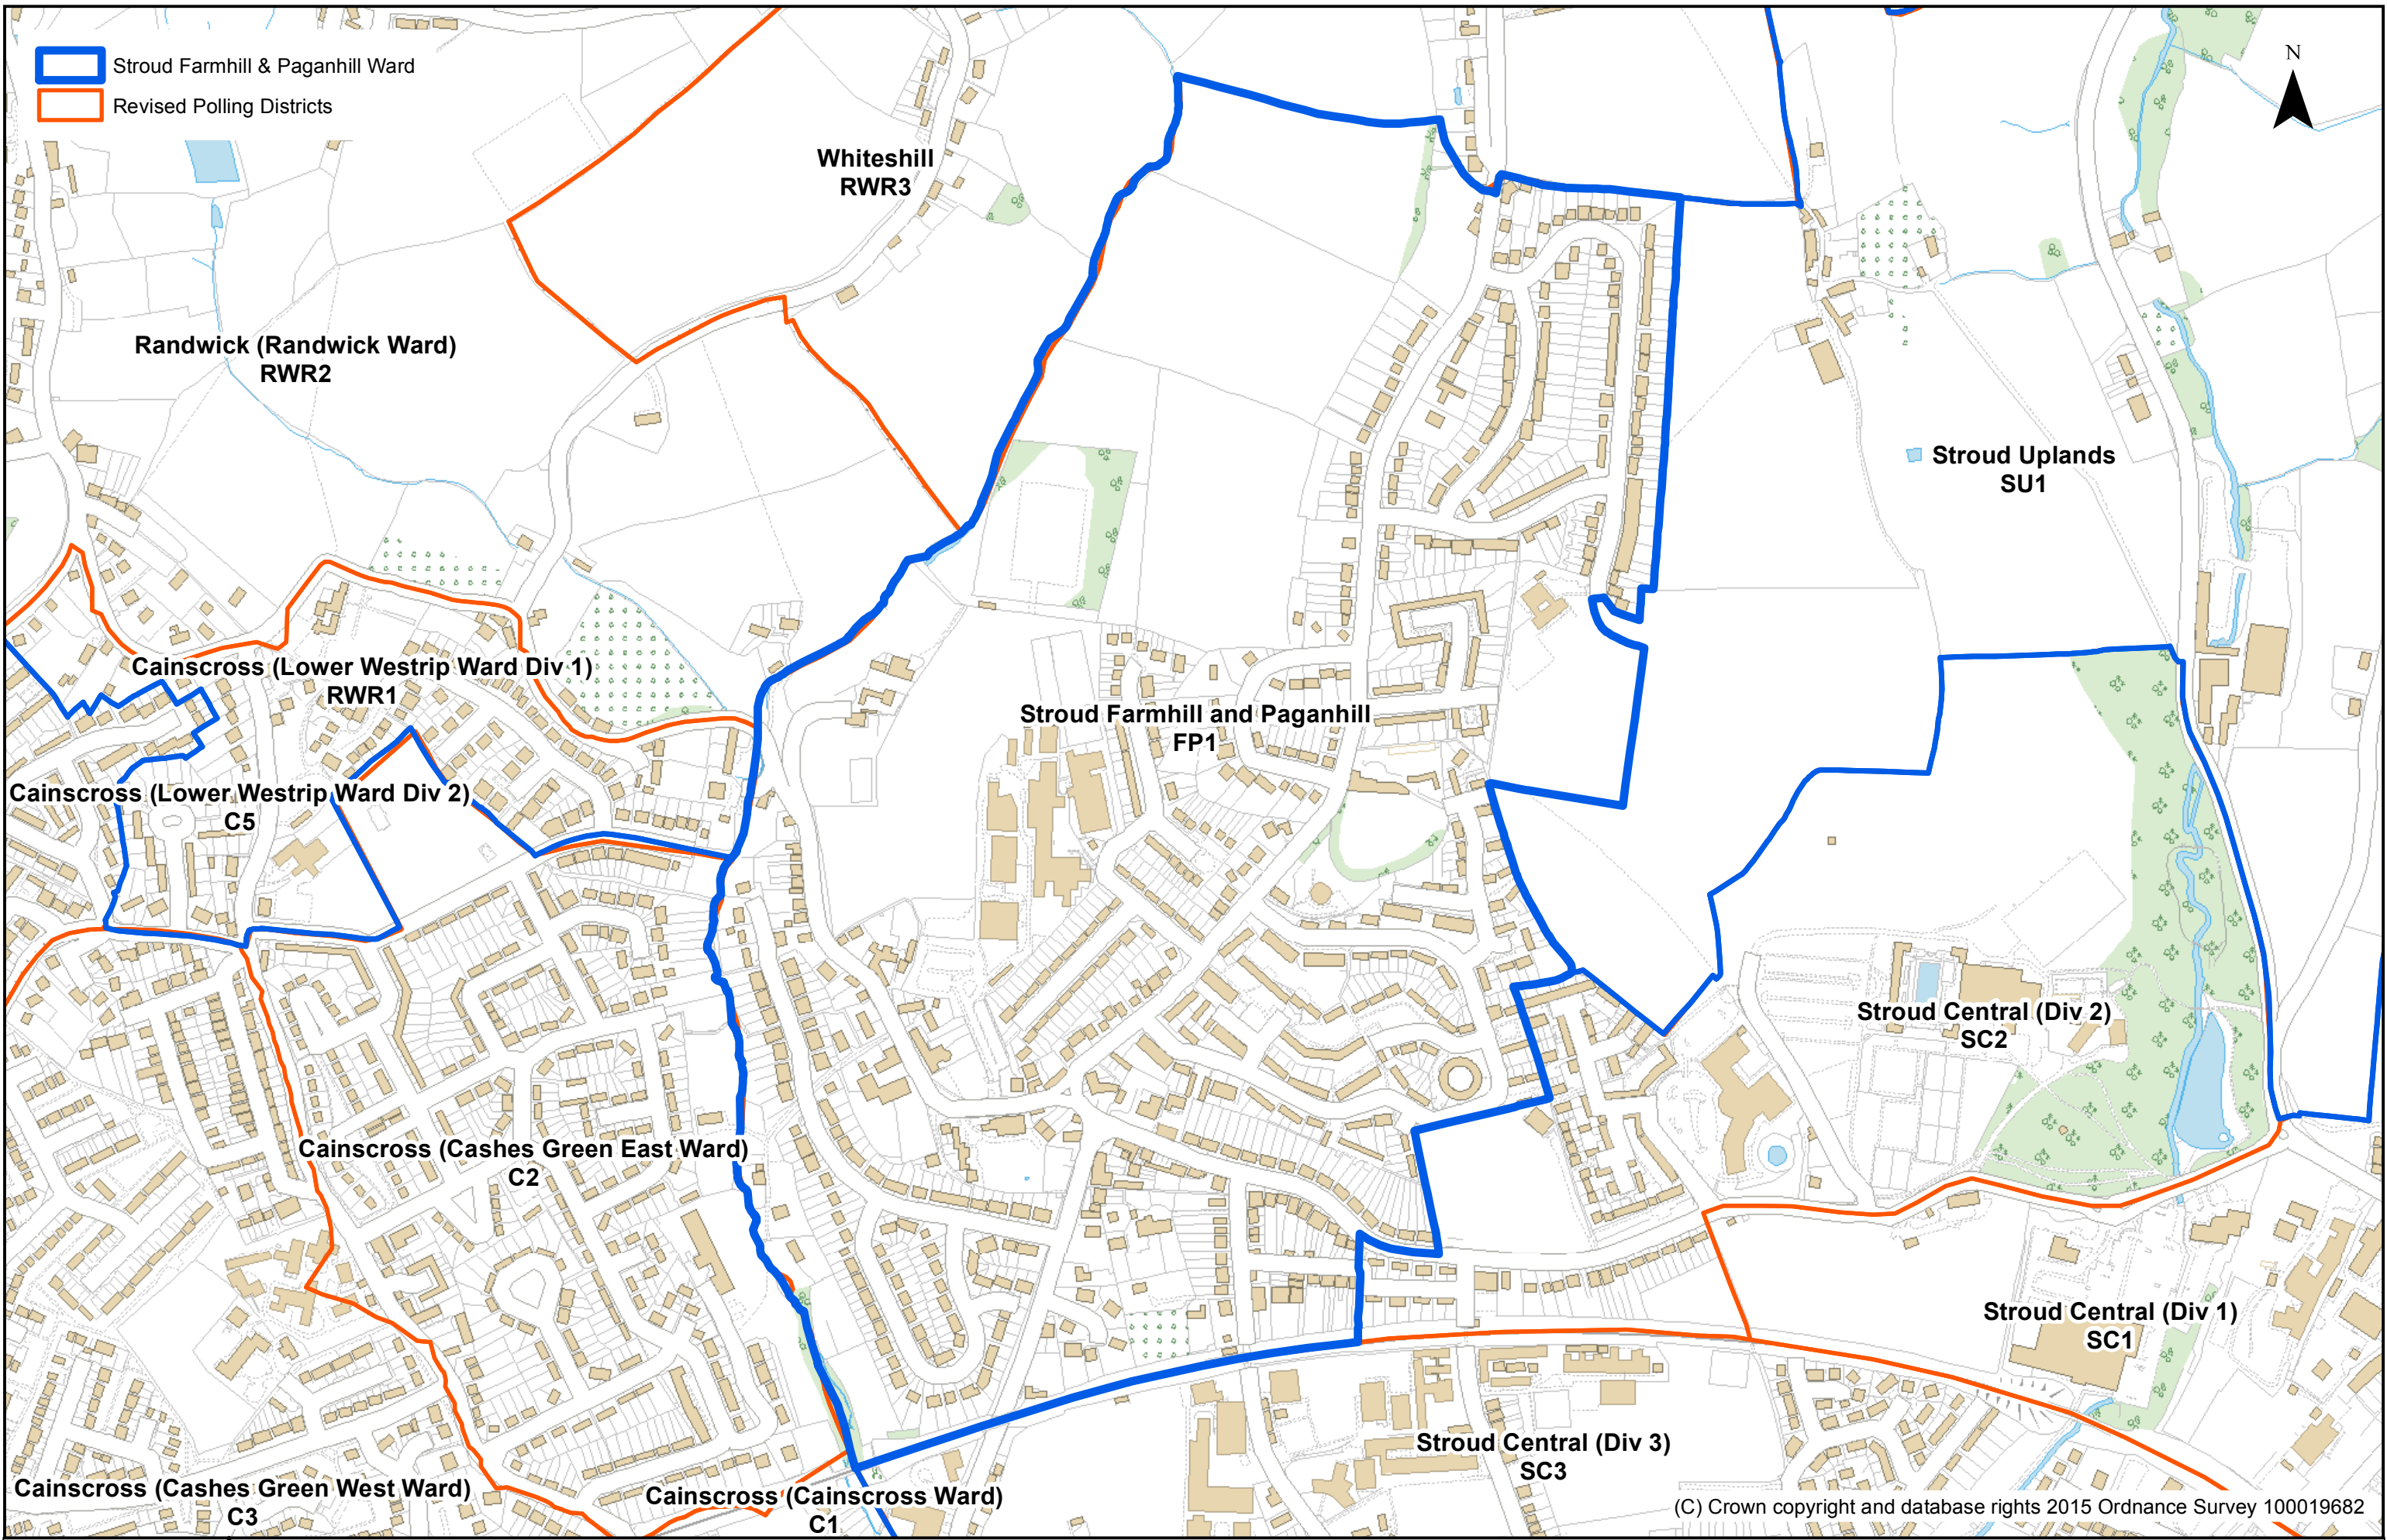

-  Stroud Farmhill & Paganhill Ward
-  Revised Polling Districts

(C) Crown copyright and database rights 2015 Ordnance Survey 100019682

Wards & Polling District Stroud Farmhill & Paganhill Ward

27/10/2015

Scale -1:5,450